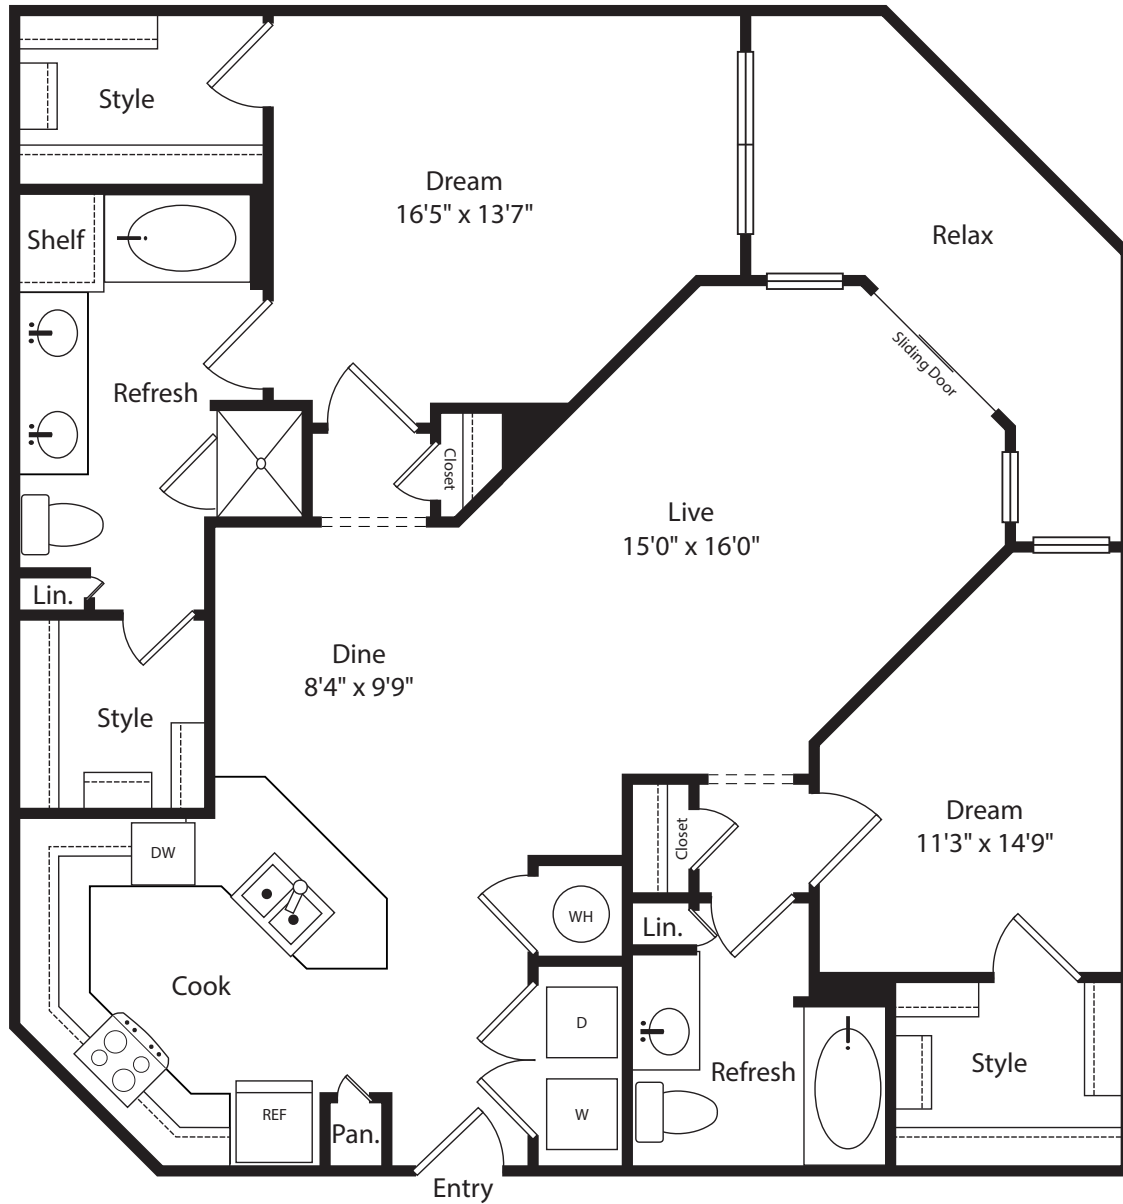

C6

2 BED / 2 BATH

1350

SQ. FT.

THE
ARMSTRONG
AT KNOX

4525 Cole Avenue | Dallas, Texas 75205

214-522-0500 | www.thearmstrongatknox.com

**Dimensions and square footage shown are approximate and pricing/availability is subject to change.*